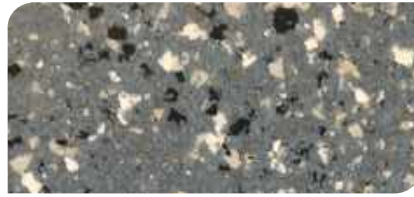

VERSAFLAKE

KEY RESIN COMPANY

Key Resin VersaFlake is an innovative and versatile seamless floor system offering a distinct terrazzo-like appearance. Combining the traditional mosaic marble appearance of terrazzo with limitless customization of colored flakes, VersaFlake provides high end visual appeal with excellent wear, abrasion resistance and ease of maintenance.

VERSAFLAKE

STANDARD COLORS

PECAN TRAIL
VF 2001

RIVER BED
VF 2002

ROSE WALK
VF 2003

GREIGE COAST
VF 2004

BISCOTTI HARVEST
VF 2005

STONE CANYON
VF 2006

RUSSET FALLS
VF 2007

DAWNING SKY
VF 2008

SHADED GROVE
VF 2009

PEPPERED ASH
VF 2010

CORNFLOWER FIELD
VF 2011

GRANITE MOUNTAIN
VF 2012

Interested in custom colors or blends...
JUST ASK A KEY RESIN REPRESENTATIVE